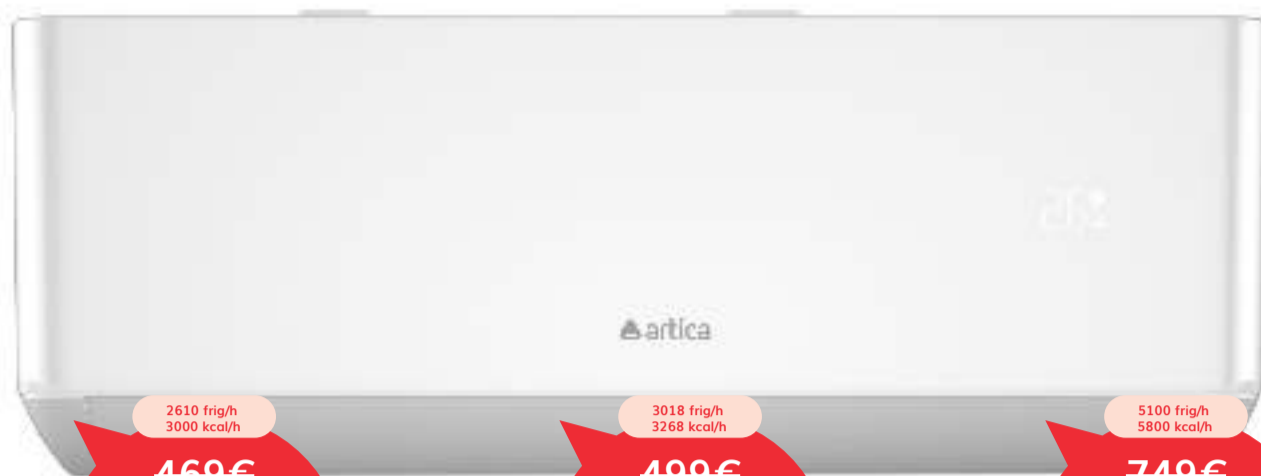

Split ARTICA

WHAPPRO09 / WHAPPRO12 / WHAPPRO18

A++/A+++

WiFi

Golden Fin

2610 frig/h
3000 kcal/h

469€

379€

-90€

3018 frig/h
3268 kcal/h

499€

399€

-100€

5100 frig/h
5800 kcal/h

749€

639€

-110€

Gracias a su tecnología Inverter, regula automáticamente su funcionamiento para mantener la temperatura deseada con el menor consumo energético posible, logrando un equilibrio perfecto entre confort y ahorro. Su funcionamiento silencioso junto a su sistema de filtrado contribuye a crear un ambiente más saludable y agradable en cualquier estancia. Además, incorpora conectividad Wifi, lo que te permite controlar la temperatura de tu casa de forma remota, desde donde estés, con total comodidad.

Split portátil ARTICA AAP1229BC

Clase A/A+

Frío/Calor

51dB

3010 frig
2752kcal

429€

349€

-80€

Split portátil ARTICA AAP07EWF

Frío

2 Velocidades

Wifi

1720 frig/h

299€

249€

-50€

Split portátil OLIMPIA DOLCECLIMA AIR PRO16NW

Clase: A

Frío

R-290

Wifi

4000 frig/h

619€

549€

-70€

Ventilador torre ROWENTA VU6670F0

40W

3 Velocidades

Temporizador

Oscilante

Mando

139€

99€

-40€

Ventilador de techo ARTICA AVTECHR72S / AVTECHR72NM

Disponibles
en los
colores

79⁹⁰€

49⁹⁰€

-30€

Aspas Retráctiles

72W

LED

Mando

Temporizador

Ventilador de techo FM VTSENZA 107C

99⁹⁰€

65⁹⁰€

-34€

Motor DC

Aspas Retráctiles
107cm

Mando

Temporizador

Circulador ARTICA AVI90W16

90W

Diametro
40 cm

Aspas de
aluminio

3 Velocidades

44⁹⁰€

29⁹⁰€

-33%

Ventilador de pie TRISTAR VE5755

45W

Diametro
40 cm

Altura
Regulable 115cm

3 Velocidades

34⁹⁰€

24⁹⁰€

-29%

Climatizador evaporizador TAURUS SNOWFIELD 5

Depósito 5 L

3 velocidades

Mando

Temporizador

89⁹⁰€

69⁹⁰€

-22%